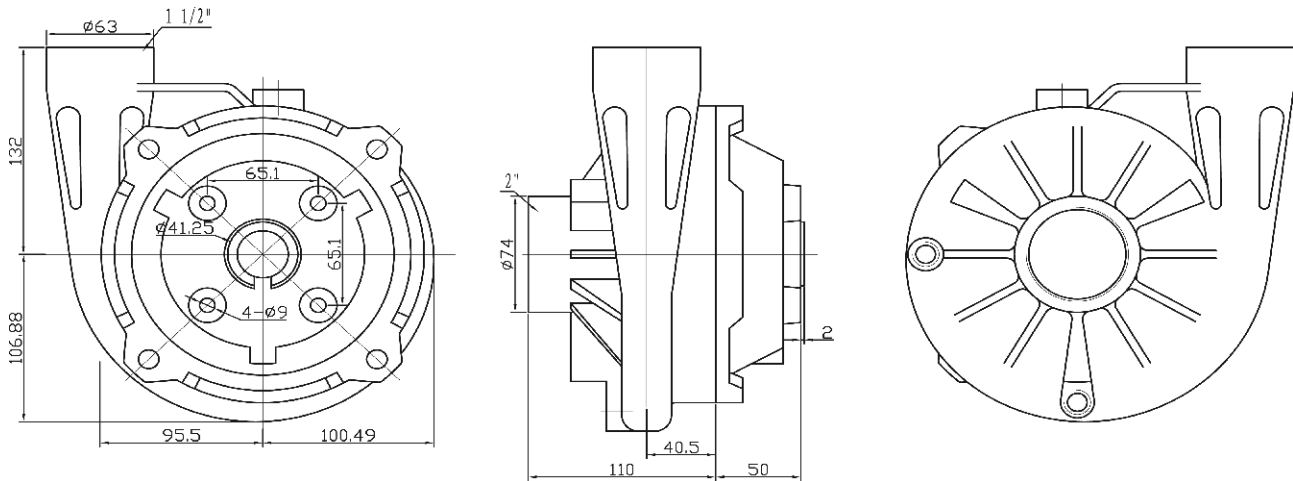

### DESCRIPTION

- ✎ Cast iron volute casing and bronze impeller.
- ✎ High output and high pressure pump.
- ✎ Maximum capacity up to 25m<sup>3</sup>/h.
- ✎ Maximum head up to 70m.
- ✎ Maximum pressure up to 101psi.
- ✎ Economical, high head & efficiency & low HP requirement.
- ✎ General purpose pumping, irrigation & sprinkler system.
- ✎ Direct coupled with DEK Diesel Engine.

### SPECIFICATION DATA

Pump Model		TT-40	TT-50	TT-60
Inlet / Outlet	(mm)	50/40	50/50	50/50
Speed	(rpm)	3600	3600	3600
Max. Capacity	(m <sup>3</sup> /h)	14	22	25
Max. Head	(m)	60	63	70
Max. Pressure	(psi)	87	91	101
Suction Lift	(m)	7	7	7
Required Power	(hp)	6.5	6.5	9
Bare Pump Weight	(kg)	17	19	20
Diesel Engine Model		F300 / F310	F300 / F310	F400 / F420
Max. Engine Power	(hp)	6.7 / 7.2	6.7 / 7.2	10 / 10.5
Weight / Per Set	(kg)	58	60	76

## OVERALL DIMENSION - TT40

## OVERALL DIMENSION - TT50