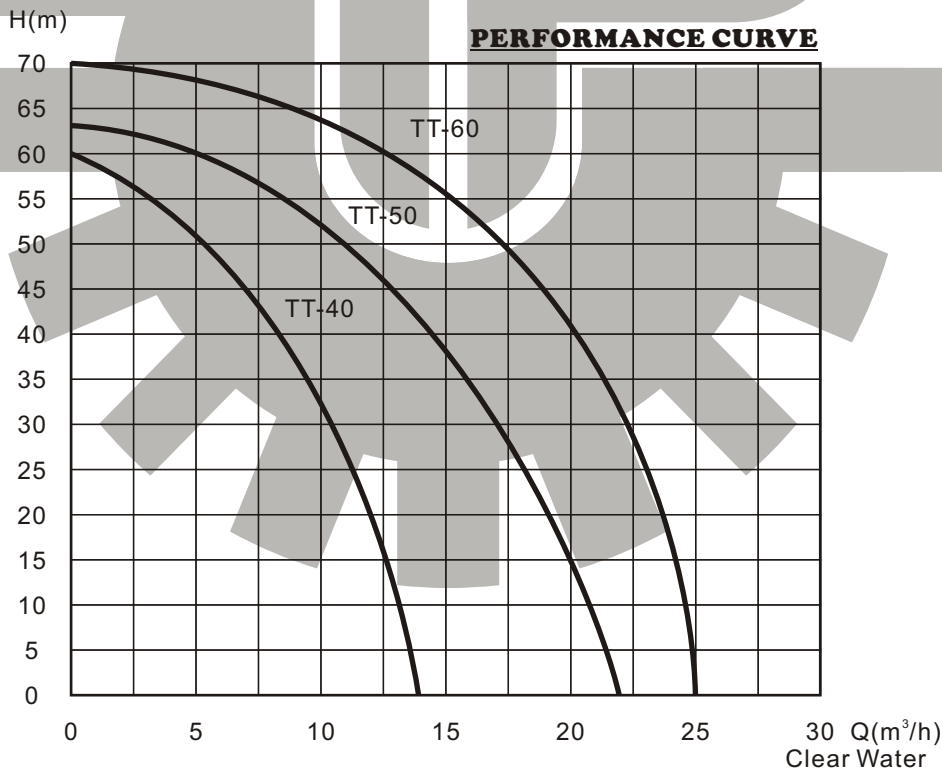

### DESCRIPTION

- ✎ Cast iron volute casing and bronze impeller.
- ✎ High output and high pressure pump.
- ✎ Maximum capacity up to 25m<sup>3</sup>/h.
- ✎ Maximum head up to 70m.
- ✎ Maximum pressure up to 101psi.
- ✎ Economical, high head & efficiency & low HP requirement.
- ✎ General purpose pumping, irrigation & sprinkler system.
- ✎ Direct coupled with DEK Diesel Engine.

### SPECIFICATION DATA

Pump Model		TT-40	TT-50	TT-60
Inlet / Outlet	(mm)	50/40	50/50	50/50
Speed	(rpm)	3600	3600	3600
Max. Capacity	(m <sup>3</sup> /h)	14	22	25
Max. Head	(m)	60	63	70
Max. Pressure	(psi)	87	91	101
Suction Lift	(m)	7	7	7
Required Power	(hp)	6.5	6.5	9
Bare Pump Weight	(kg)	17	19	20
Diesel Engine Model		F300 / F310	F300 / F310	F400 / F420
Max. Engine Power	(hp)	6.7 / 7.2	6.7 / 7.2	10 / 10.5
Weight / Per Set	(kg)	58	60	76

## OVERALL DIMENSION - TT40

## OVERALL DIMENSION - TT50