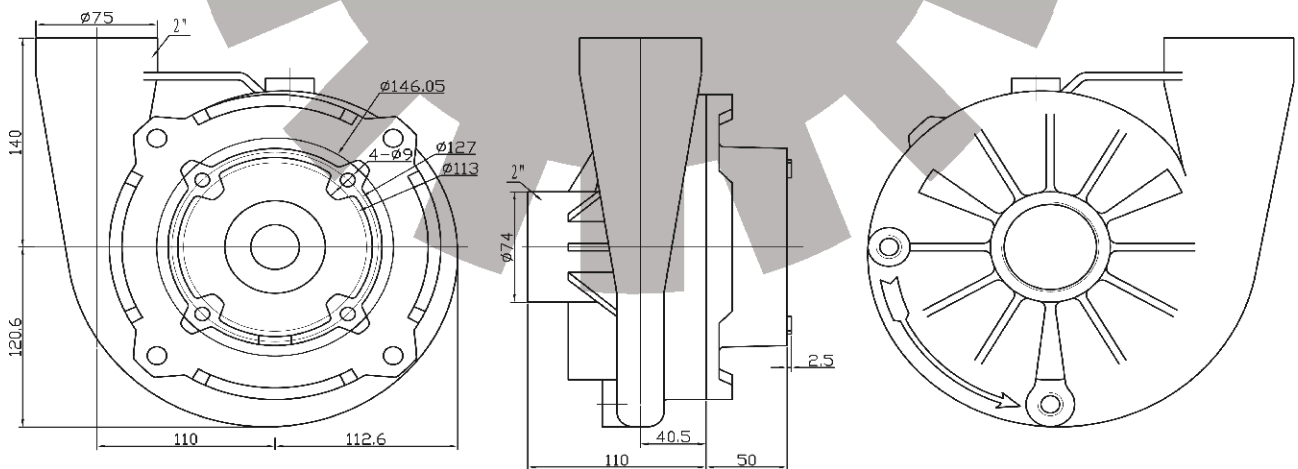

OVERALL DIMENSION - TT60

THONG FATT JAYA MACHINERY HARDWARE SDN. BHD.

同發機械五金有限公司 (176024-V)

775-779, Jalan Kuala Kangsar, Taman Tasek Jaya,
31400 Ipoh, Perak, Malaysia.
Tel: 00-605-5468 659, 5455 751, 5479 196, 5454 107
Fax: 00-605-5482 282, 5474 753
Email: tfjaya@tm.net.my / tfjaya@streamyx.com
Website: <http://www.thongfattjaya.com.my>