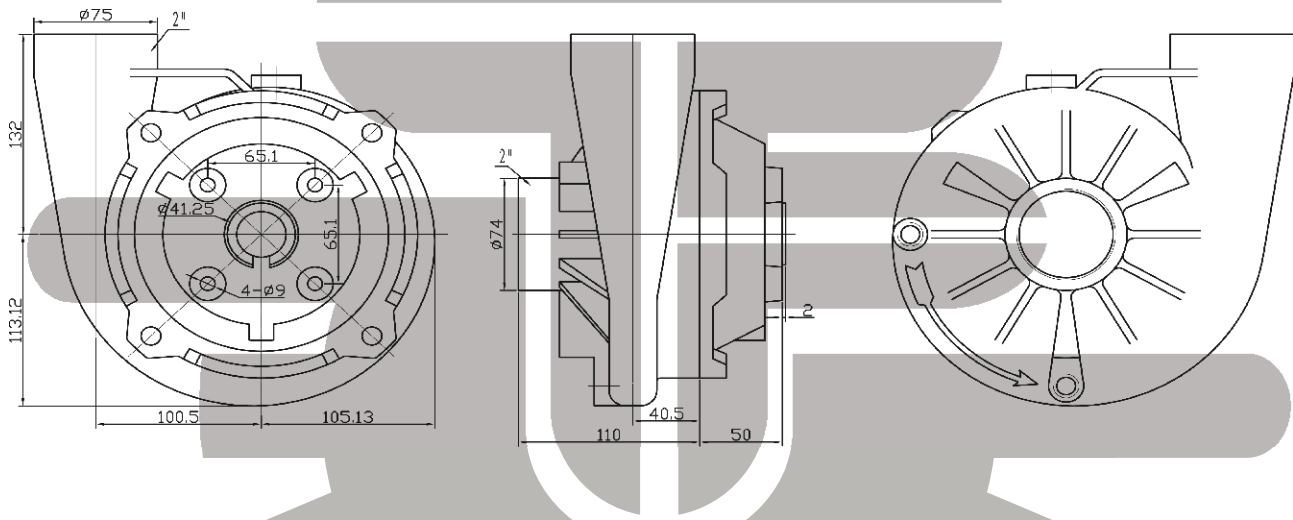

### DESCRIPTION

- ✎ Cast iron volute casing and bronze impeller.
- ✎ High output and high pressure pump.
- ✎ Maximum capacity up to 25m<sup>3</sup>/h.
- ✎ Maximum head up to 70m.
- ✎ Maximum pressure up to 101psi.
- ✎ Economical, high head & efficiency & low HP requirement.
- ✎ General purpose pumping, irrigation & sprinkler system.
- ✎ Direct coupled with DEK Diesel Engine.

## OVERALL DIMENSION - TT40

## OVERALL DIMENSION - TT50