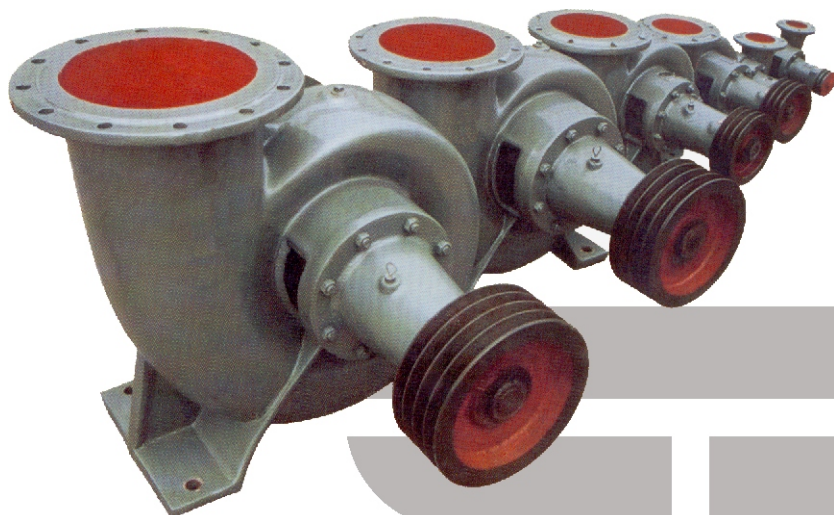

MF SERIES

STRUCTURE

- ◆ Single stage volute-type pump

FEATURE

- ◆ Compact structure
- ◆ Low head and large capacity
- ◆ Light weight
- ◆ Simple installation
- ◆ Simple maintenance
- ◆ Reliable operation
- ◆ Effective & efficiency